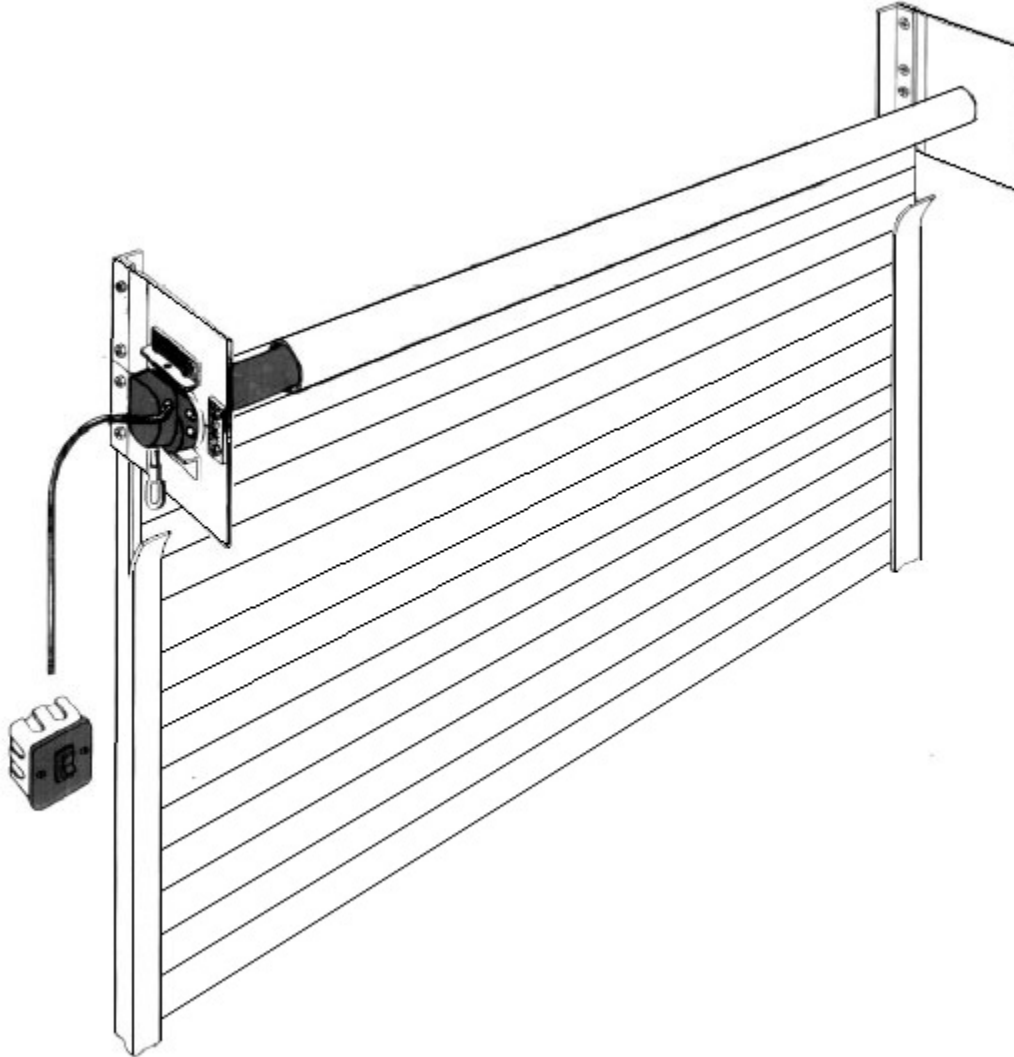

Advanced Door Technologies, Inc.

34 N Crystal Street, East Stroudsburg PA 18301 - (570)421-5929 - Fax: (570)421-1795
web: www.adtdoor.com

TUBULAR OPERATORS **FOR ROLLING GRILLES AND DOORS**

STRONG:

- Complete range of operators to lift up to 1000 lbs

SAFE:

- U.L. recognized
- Thermally protected
- Built-in manual override

OPERATION:

- Push button or keyswitch control
- Emergency crank override

EASY INSTALLATION:

- Requires minimal side room
- No balance spring required
- Compatible with most controls already available for single phase operators