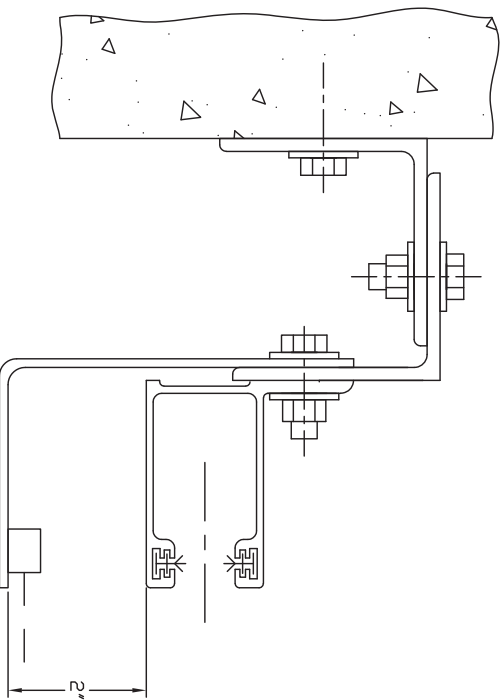

EST - E-MOUNT TO STEEL

ZMA - Z-MOUNT TO MASONRY

ZTU - Z-MOUNT TO TUBE

EDS - E-MOUNT TO DRYWALL

BMA - BETWEEN JAMBS

TUB - DIRECT TO TUBE

SHOWN WITH LIGHT CURTAIN SAFETY SENSOR

MODEL 300HPD-350HPD-390HPD-400HPD
HIGH PERFORMANCE SUPERTRACK