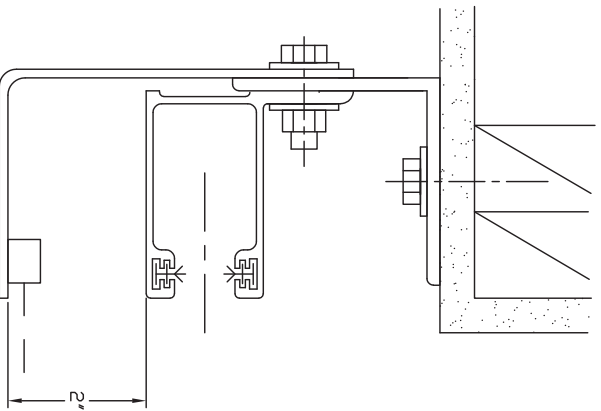

EST - E-MOUNT TO STEEL

ZMA - Z-MOUNT TO MASONRY

ZTU - Z-MOUNT TO TUBE

EDS - E-MOUNT TO DRYWALL

BMA - BETWEEN JAMBS

TUB - DIRECT TO TUBE

SHOWN WITH LIGHT CURTAIN SAFETY SENSOR

MODEL 300HPD-350HPD-390HPD-400HPD
HIGH PERFORMANCE SUPERTRACK