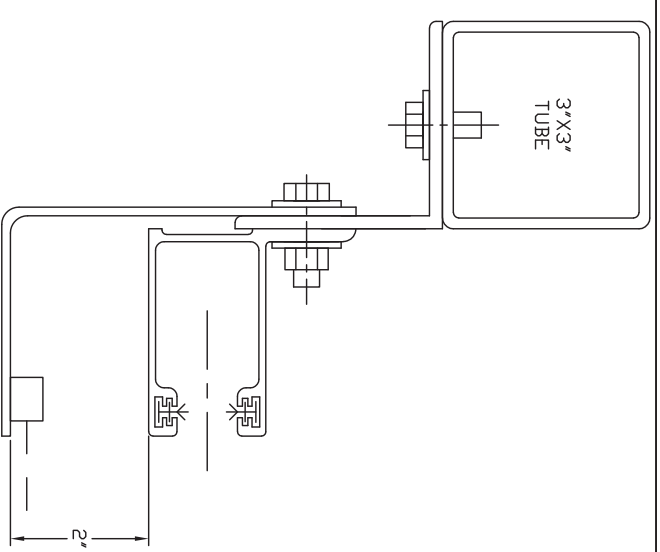

EST - E-MOUNT TO STEEL

ZMA - Z-MOUNT TO MASONRY

ZTU - Z-MOUNT TO TUBE

EDS - E-MOUNT TO DRYWALL

BMA - BETWEEN JAMBS

TUB - DIRECT TO TUBE

SHOWN WITH LIGHT CURTAIN SAFETY SENSOR

MODEL 300HPD-350HPD-390HPD-400HPD
HIGH PERFORMANCE SUPERTRACK