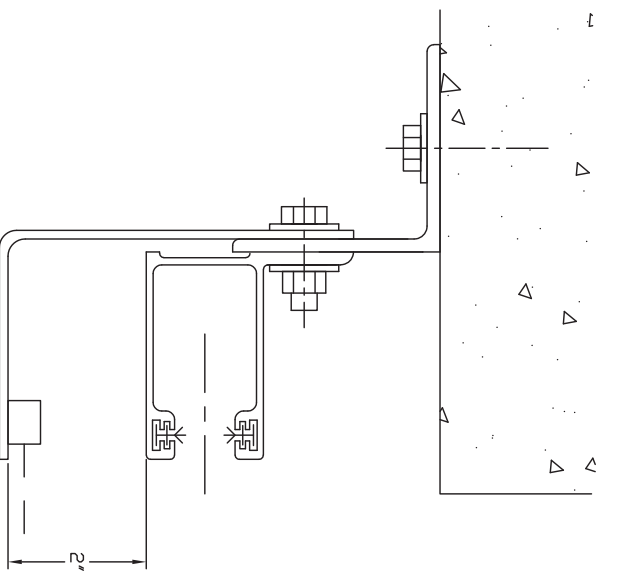

EST - E-MOUNT TO STEEL

ZMA - Z-MOUNT TO MASONRY

ZTU - Z-MOUNT TO TUBE

EDS - E-MOUNT TO DRYWALL

BMA - BETWEEN JAMBS

TUB - DIRECT TO TUBE

SHOWN WITH LIGHT CURTAIN SAFETY SENSOR

MODEL 300HPD-350HPD-390HPD-400HPD
HIGH PERFORMANCE SUPERTRACK