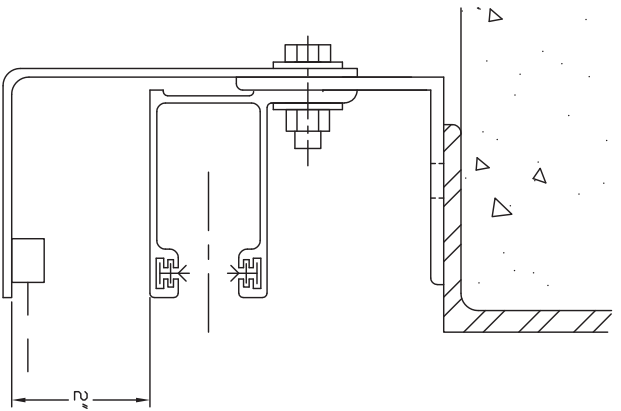

EST - E-MOUNT TO STEEL

ZMA - Z-MOUNT TO MASONRY

ZTU - Z-MOUNT TO TUBE

EDS - E-MOUNT TO DRYWALL

BMA - BETWEEN JAMBS

TUB - DIRECT TO TUBE

SHOWN WITH LIGHT CURTAIN SAFETY SENSOR

MODEL 300HPD-350HPD-390HPD-400HPD
HIGH PERFORMANCE SUPERTRACK