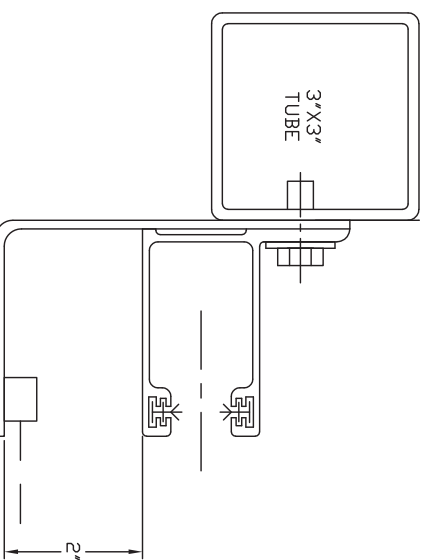

EST - E-MOUNT TO STEEL

ZMA - Z-MOUNT TO MASONRY

ZTU - Z-MOUNT TO TUBE

EDS - E-MOUNT TO DRYWALL

BMA - BETWEEN JAMBS

TUB - DIRECT TO TUBE

SHOWN WITH LIGHT CURTAIN SAFETY SENSOR

MODEL 300HPD-350HPD-390HPD-400HPD
HIGH PERFORMANCE SUPERTRACK