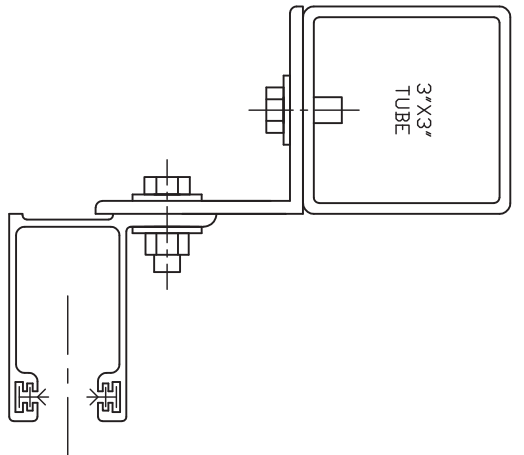

EST - E-MOUNT TO STEEL

ZMA - Z-MOUNT TO MASONRY

ZTU - Z-MOUNT TO TUBE

EDS - E-MOUNT TO DRYWALL

BMA - BETWEEN JAMBS

TUB - DIRECT TO TUBE

E-MOUNT TO DRYWALL W/ STUDS
EDS

BETWEEN JAMBS MOUNT
BMA

MODEL 390
ALUMINUM GUIDE MOUNT OPTIONS

ADVANCED DOOR TECHNOLOGIES, INC
34 N CRYSTAL ST.
EAST STRONDSBURG, PA
(570) 421-5829
WWW.ADTDOOR.COM