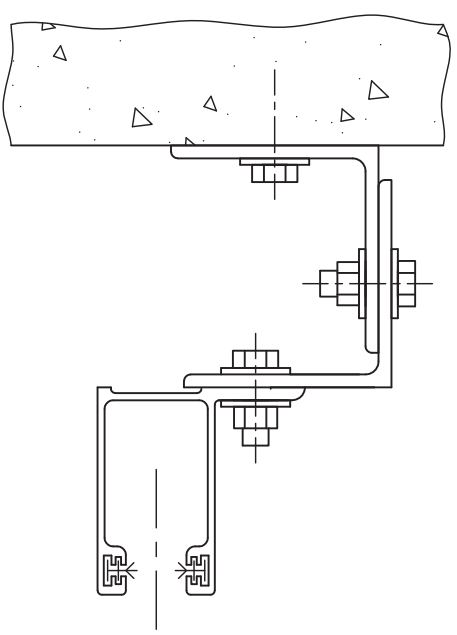

EST - E-MOUNT TO STEEL

ZMA - Z-MOUNT TO MASONRY

ZTU - Z-MOUNT TO TUBE

EDS - E-MOUNT TO DRYWALL

BMA - BETWEEN JAMBS

TUB - DIRECT TO TUBE

E-MOUNT TO DRYWALL W/ STUDS
EDS

BETWEEN JAMBS MOUNT
BMA

MODEL 390
ALUMINUM GUIDE MOUNT OPTIONS

ADVANCED DOOR TECHNOLOGIES, INC
34 N CRYSTAL ST.
EAST STRONDSBURG, PA
(570) 421-5829
WWW.ADTDOOR.COM