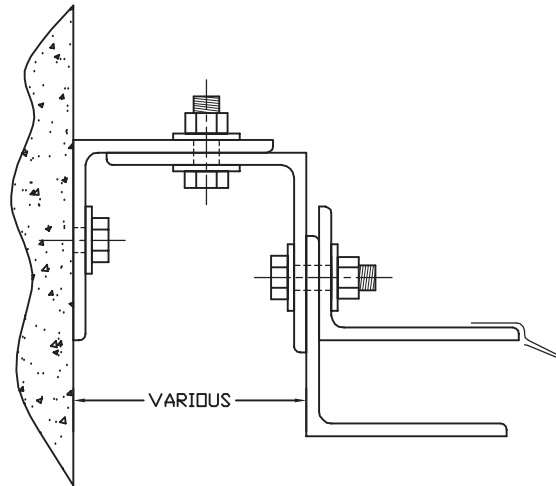

FACE OF WALL  
E-MOUNT TO STEEL

CODE EST

FACE OF WALL  
Z-MOUNT

CODE ZMA

TUBE MOUNT

CODE ETU

Z-GUIDE TO TUBE

CODE FWT

BETWEEN JAMB MOUNT

CODE BMA

FACE OF WALL  
E-GUIDE TO FRAMED WALL

CODE EDS

MODEL 400 - INSULATED  
GUIDE MOUNT OPTIONS

STANDARD 3" GUIDE SHOWN  
REFER TO GUIDE DETAIL TEMPLATE DRAWING  
FOR ALL DIMENSIONS

NOTE: GUIDE  
PROJECTION  
INCREASES AT  
VARIOUS HEIGHTS