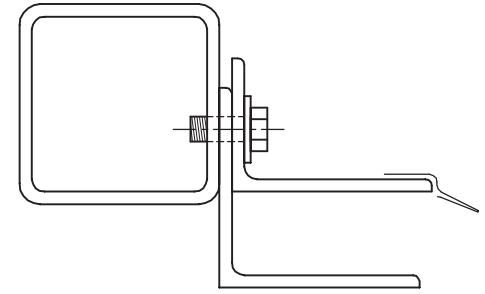

FACE OF WALL  
E-MOUNT TO STEEL

CODE EST

FACE OF WALL  
Z-MOUNT

CODE ZMA

TUBE MOUNT

CODE ETU

Z-GUIDE TO TUBE

CODE FWT

BETWEEN JAMB MOUNT

CODE BMA

FACE OF WALL  
E-GUIDE TO FRAMED WALL

CODE EDS

MODEL 400 - INSULATED  
GUIDE MOUNT OPTIONS

STANDARD 3" GUIDE SHOWN  
REFER TO GUIDE DETAIL TEMPLATE DRAWING  
FOR ALL DIMENSIONS

NOTE: GUIDE  
PROJECTION  
INCREASES AT  
VARIOUS HEIGHTS