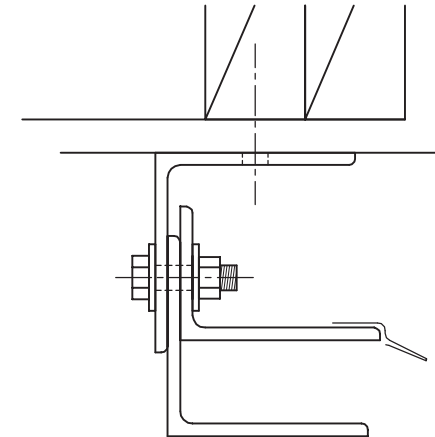

FACE OF WALL  
E-MOUNT TO STEEL

CODE EST

FACE OF WALL  
Z-MOUNT

CODE ZMA

TUBE MOUNT

CODE ETU

Z-GUIDE TO TUBE

CODE FWT

BETWEEN JAMB MOUNT

CODE BMA

FACE OF WALL  
E-GUIDE TO FRAMED WALL

CODE EDS

MODEL 400 - INSULATED  
GUIDE MOUNT OPTIONS

STANDARD 3" GUIDE SHOWN  
REFER TO GUIDE DETAIL TEMPLATE DRAWING  
FOR ALL DIMENSIONS

NOTE: GUIDE  
PROJECTION  
INCREASES AT  
VARIOUS HEIGHTS