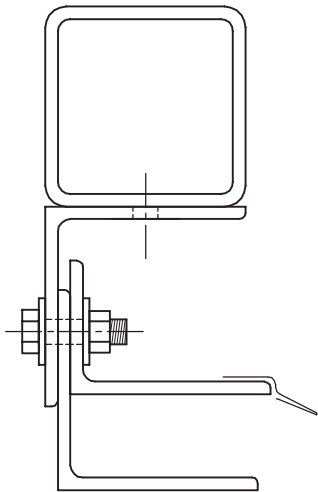

FACE OF WALL  
E-MOUNT TO STEEL

CODE EST

FACE OF WALL  
Z-MOUNT

CODE ZMA

TUBE MOUNT

CODE ETU

Z-GUIDE TO TUBE

CODE FWT

BETWEEN JAMB MOUNT

CODE BMA

FACE OF WALL  
E-GUIDE TO FRAMED WALL

CODE EDS

MODEL 400 - INSULATED  
GUIDE MOUNT OPTIONS

STANDARD 3" GUIDE SHOWN  
REFER TO GUIDE DETAIL TEMPLATE DRAWING  
FOR ALL DIMENSIONS

NOTE: GUIDE  
PROJECTION  
INCREASES AT  
VARIOUS HEIGHTS