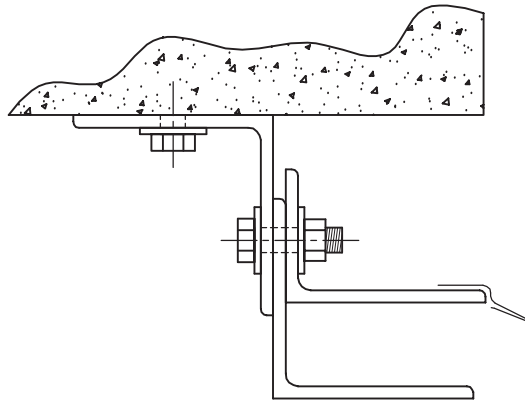

FACE OF WALL  
E-MOUNT TO STEEL

CODE EST

FACE OF WALL  
Z-MOUNT

CODE ZMA

TUBE MOUNT

CODE ETU

Z-GUIDE TO TUBE

CODE FWT

BETWEEN JAMB MOUNT

CODE BMA

FACE OF WALL  
E-GUIDE TO FRAMED WALL

CODE EDS

MODEL 400 - INSULATED  
GUIDE MOUNT OPTIONS

STANDARD 3" GUIDE SHOWN  
REFER TO GUIDE DETAIL TEMPLATE DRAWING  
FOR ALL DIMENSIONS

NOTE: GUIDE  
PROJECTION  
INCREASES AT  
VARIOUS HEIGHTS