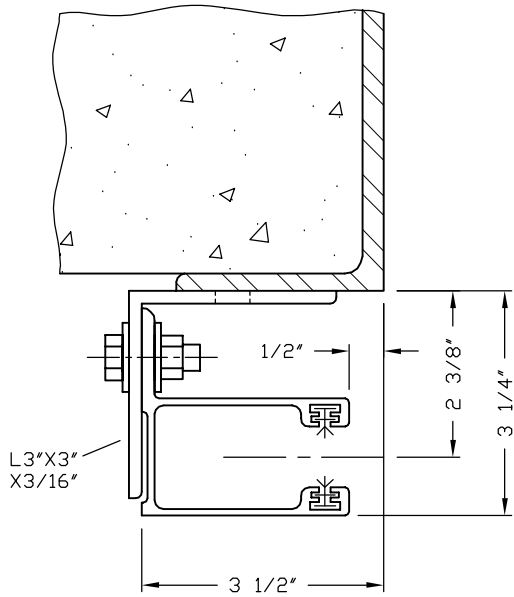

EST - E-MOUNT TO STEEL

ZMA - Z-MOUNT TO MASONRY

ZTU - Z-MOUNT TO TUBE

EDS - E-MOUNT TO DRYWALL

BJ - BETWEEN JAMBS

TUB - DIRECT TO TUBE

STEEL SUPPORT ANGLE/TUBE SHOWN STANDARD GREY PRIME

MODEL 500 - TITAN ROLL-UP DOOR  
ALUMINUM GUIDE MOUNT OPTIONS