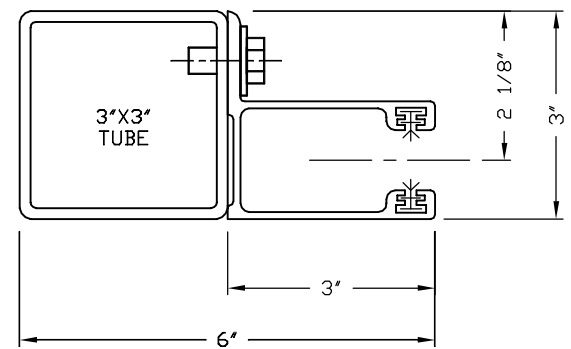

EST - E-MOUNT TO STEEL

ZMA - Z-MOUNT TO MASONRY

ZTU - Z-MOUNT TO TUBE

EDS - E-MOUNT TO DRYWALL

BJ - BETWEEN JAMBS

TUB - DIRECT TO TUBE

STEEL SUPPORT ANGLE/TUBE SHOWN STANDARD GREY PRIME

MODEL 500 - TITAN ROLL-UP DOOR  
ALUMINUM GUIDE MOUNT OPTIONS