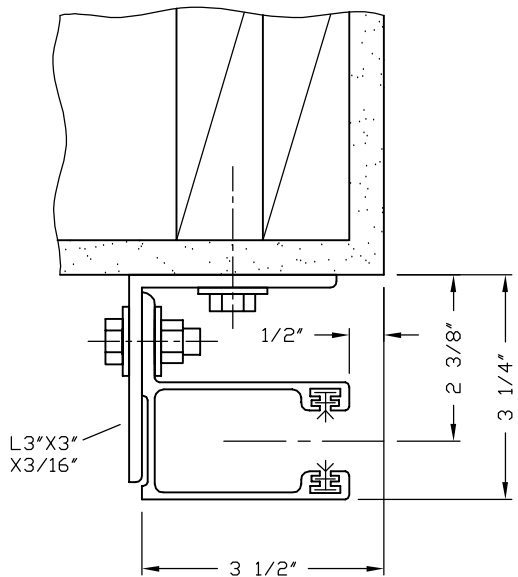

EST - E-MOUNT TO STEEL

ZMA - Z-MOUNT TO MASONRY

ZTU - Z-MOUNT TO TUBE

EDS - E-MOUNT TO DRYWALL

BJ - BETWEEN JAMBS

TUB - DIRECT TO TUBE

STEEL SUPPORT ANGLE/TUBE SHOWN STANDARD GREY PRIME

MODEL 500 - TITAN ROLL-UP DOOR  
ALUMINUM GUIDE MOUNT OPTIONS