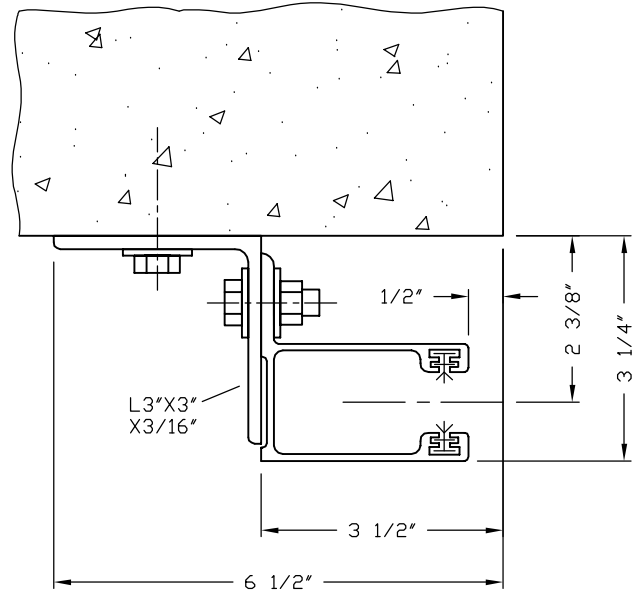

EST - E-MOUNT TO STEEL

ZMA - Z-MOUNT TO MASONRY

ZTU - Z-MOUNT TO TUBE

EDS - E-MOUNT TO DRYWALL

BJ - BETWEEN JAMBS

TUB - DIRECT TO TUBE

STEEL SUPPORT ANGLE/TUBE SHOWN STANDARD GREY PRIME

MODEL 500 - TITAN ROLL-UP DOOR  
ALUMINUM GUIDE MOUNT OPTIONS