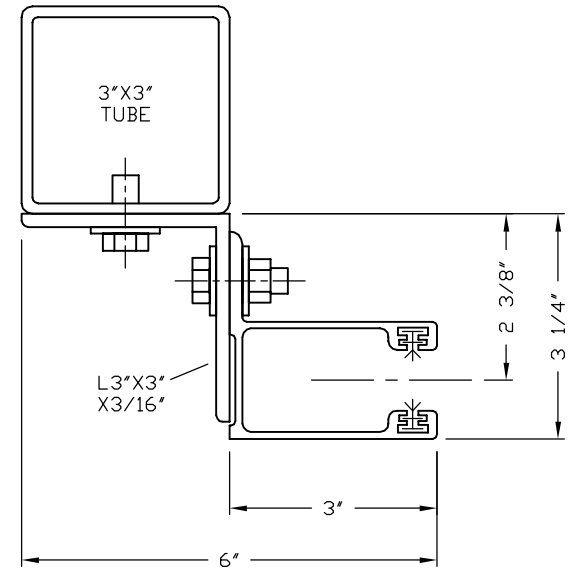

EST - E-MOUNT TO STEEL

ZMA - Z-MOUNT TO MASONRY

ZTU - Z-MOUNT TO TUBE

EDS - E-MOUNT TO DRYWALL

BJ - BETWEEN JAMBS

TUB - DIRECT TO TUBE

STEEL SUPPORT ANGLE/TUBE SHOWN STANDARD GREY PRIME

MODEL 500 - TITAN ROLL-UP DOOR  
ALUMINUM GUIDE MOUNT OPTIONS