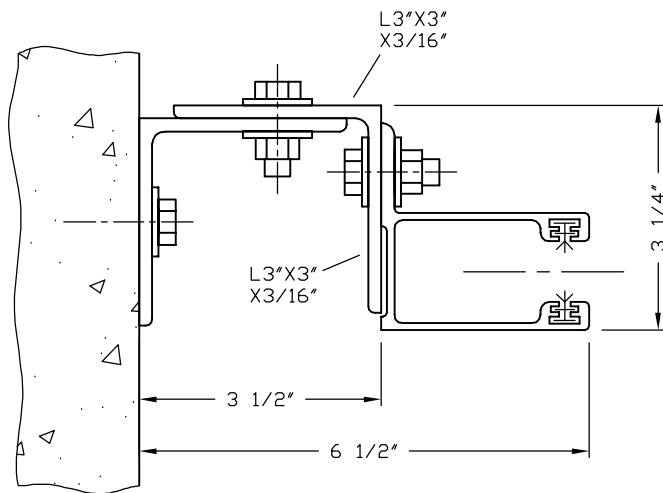

EST - E-MOUNT TO STEEL

ZMA - Z-MOUNT TO MASONRY

ZTU - Z-MOUNT TO TUBE

EDS - E-MOUNT TO DRYWALL

BJ - BETWEEN JAMBS

TUB - DIRECT TO TUBE

STEEL SUPPORT ANGLE/TUBE SHOWN STANDARD GREY PRIME

MODEL 500 - TITAN ROLL-UP DOOR  
ALUMINUM GUIDE MOUNT OPTIONS